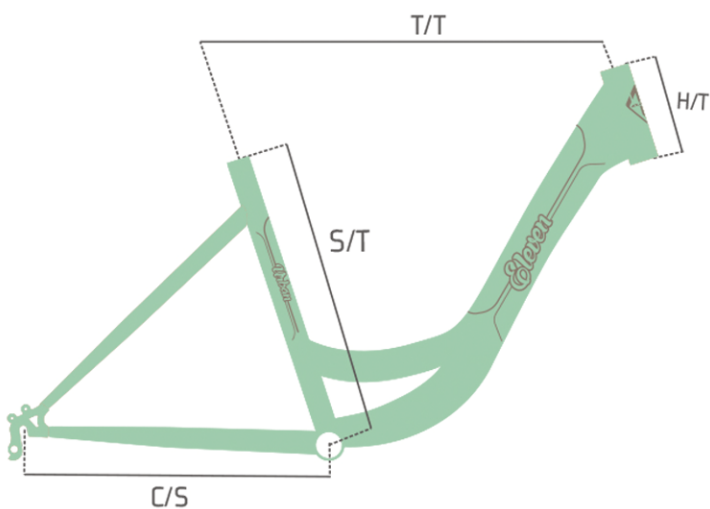

ELEVEN

Urban 26

CITY BIKE

Frame Color Available

Finishing GLOSS

Sizes	T/T	C/S	S/T	H/T
ONE SIZE	539	430	420	155

CITY BIKE

Ficha Técnica / Specifications

- Steel 26"
- Steel 26"
- RACELINE 1"
- Steel City
- Alu. 80x22.2mm
- Steel 25.4x350mm
- City OZONE Memory Foam
- SHIMANO TY300 6v
- SHIMANO Revoshift 6v
- Simple 42x170mm
- V-Brake Alu. 110mm
- 26x1.75mm
- VP19 26"
- 6v